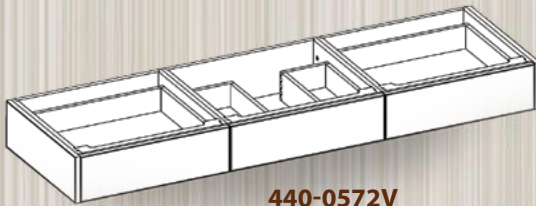

altus catalog

OPTIONAL COUNTERTOP ADDS 1/4" TO WIDTH, 1/8" TO DEPTH AND .75" TO HEIGHT.
COUNTERTOPS HIDDEN TO SHOW INTERIOR CONFIGURATIONS.

440-0572V
72W X 21.5D X 7H