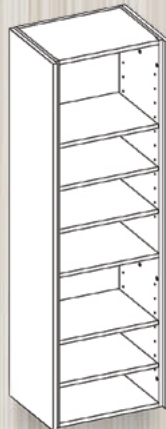

**400-2524**  
24W X 7.75D X 24H

**400-2530**  
30W X 7.75D X 24H

**400-2536**  
36W X 7.75D X 24H

**400-2548**  
48W X 7.75D X 24H

**USE THE TEMPO  
LINEN TOWER**  
21W X 16D X 65H  
3 INTERIORS  
AVAILABLE