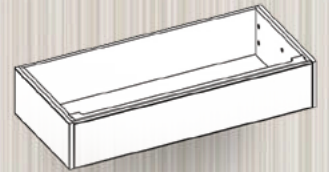

440-0148
48W X 21.5D X 7H