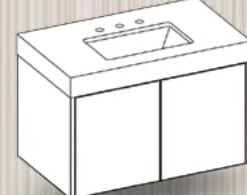

410-0236
36W X 21.5D X 20H