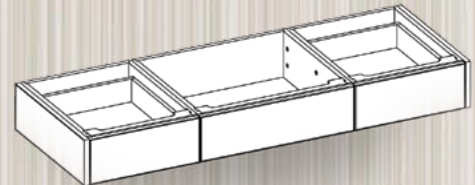

**440-0542**  
42W X 21.5D X 7H

**440-0548**  
48W X 21.5D X 7H

**440-0560**  
60W X 21.5D X 7H

V = DESIGNED FOR VESSEL SINK

**440-0124V**  
24W X 21.5D X 7H

**440-0130V**  
30W X 21.5D X 7H

**440-0136V**  
36W X 21.5D X 7H