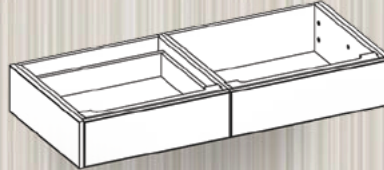

440-0348
48W X 21.5D X 7H