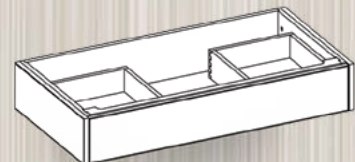

**440-0542**  
42W X 21.5D X 7H

**440-0548**  
48W X 21.5D X 7H

**440-0560**  
60W X 21.5D X 7H

V = DESIGNED FOR VESSEL SINK

**440-0124V**  
24W X 21.5D X 7H

**440-0130V**  
30W X 21.5D X 7H

**440-0136V**  
36W X 21.5D X 7H