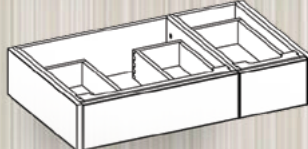

440-0436V
36W X 21.5D X 7H