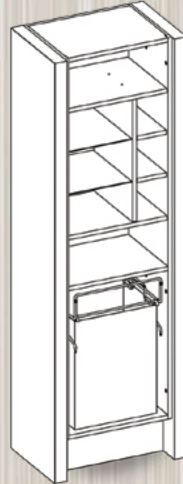

**LIFTUP  
MEDICINE CABINET**  
2 ADJUSTABLE SHELVES  
INTERIOR AUTOMATIC LED LIGHT

**400-2524**  
24W X 7.75D X 24H

**400-2530**  
30W X 7.75D X 24H

**400-2536**  
36W X 7.75D X 24H

**400-2548**  
48W X 7.75D X 24H

**FRESCO  
LINEN TOWER**  
21W X 16D X 75H  
3 INTERIORS  
AVAILABLE

**430-0920L  
430-0920R**  
3 ADJUSTABLE  
SHELVES IN UPPER  
SECTION  
2 ADJUSTABLE  
SHELVES IN LOWER  
SECTION

**430-0921L  
430-0921R**  
9 TOWEL CUBBIES  
IN UPPER SECTION  
LINEN HAMPER IN  
LOWER SECTION