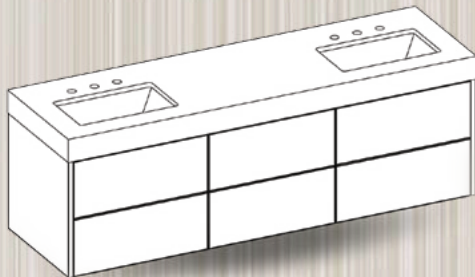

410-0872
72W X 21.5D X 20H