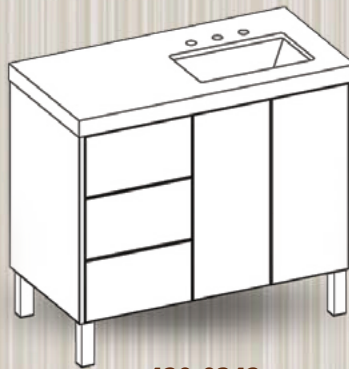

## revo catalog

OPTIONAL COUNTERTOP ADDS 1/4" TO WIDTH, 1/8" TO DEPTH AND 2.5" TO HEIGHT.

**420-0224**  
24W X 21.5D X 34H

**420-0230**  
30W X 21.5D X 34H

**420-0236**  
36W X 21.5D X 34H

**420-0336**  
36W X 21.5D X 34H