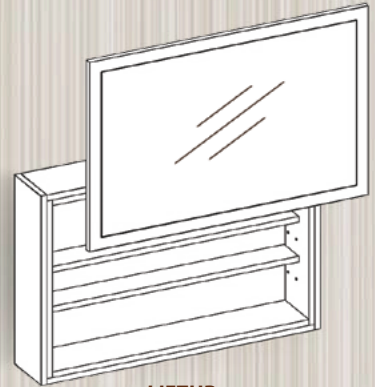

**LIFTUP  
MEDICINE CABINET**  
2 ADJUSTABLE SHELVES  
INTERIOR AUTOMATIC LED LIGHT

**400-2524**  
24W X 7.75D X 24H

**400-2530**  
30W X 7.75D X 24H

**400-2536**  
36W X 7.75D X 24H

**400-2548**  
48W X 7.75D X 24H