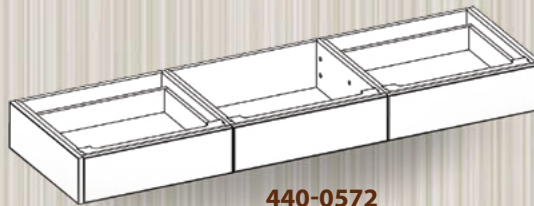

440-0572
72W X 21.5D X 7H