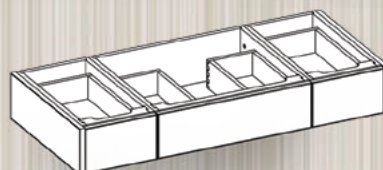

440-0548V
48W X 21.5D X 7H