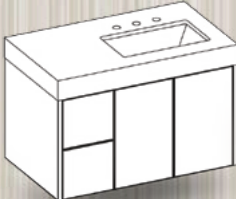

410-0336
36W X 21.5D X 20H