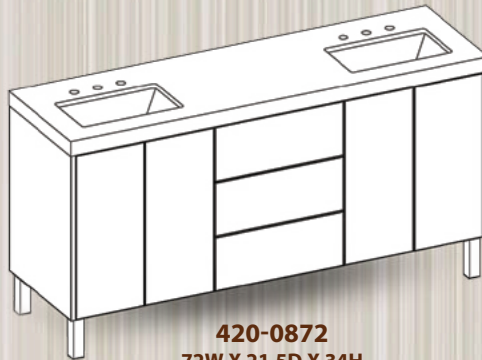

420-0872
72W X 21.5D X 34H