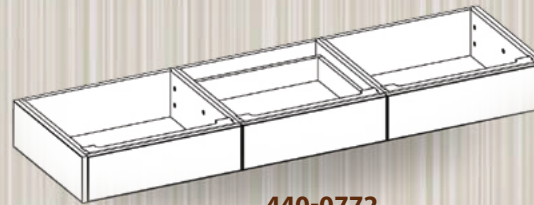

440-0772
72W X 21.5D X 7H