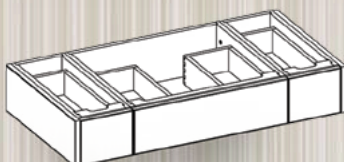

440-0542V
42W X 21.5D X 7H