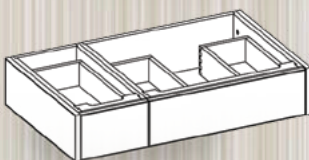

440-0336V
36W X 21.5D X 7H