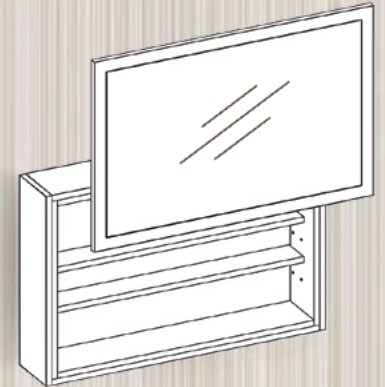

**440-0760V**  
60W X 21.5D X 7H

**440-0760**  
60W X 21.5D X 7H

**440-0772V**  
72W X 21.5D X 7H

**440-0772**  
72W X 21.5D X 7H

**LIFTUP  
MEDICINE CABINET**  
2 ADJUSTABLE SHELVES  
INTERIOR AUTOMATIC LED LIGHT