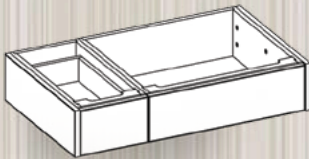

440-0336
36W X 21.5D X 7H