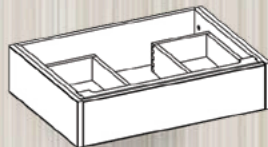

**440-0542**  
42W X 21.5D X 7H

**440-0548**  
48W X 21.5D X 7H

**440-0560**  
60W X 21.5D X 7H

V = DESIGNED FOR VESSEL SINK

**440-0124V**  
24W X 21.5D X 7H

**440-0130V**  
30W X 21.5D X 7H

**440-0136V**  
36W X 21.5D X 7H