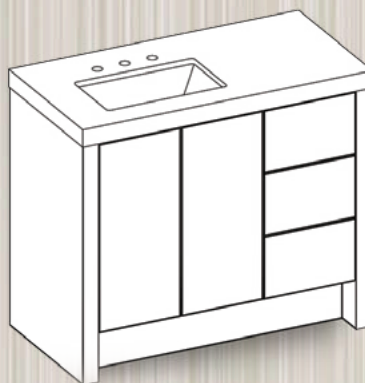

430-0442
42W X 21.5D X 34H