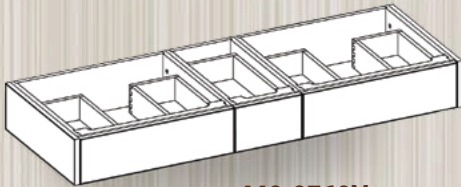

## altus catalog

OPTIONAL COUNTERTOP ADDS 1/4" TO WIDTH, 1/8" TO DEPTH AND .75" TO HEIGHT.  
COUNTERTOPS HIDDEN TO SHOW INTERIOR CONFIGURATIONS.

**440-0572V**  
72W X 21.5D X 7H

**440-0572**  
72W X 21.5D X 7H