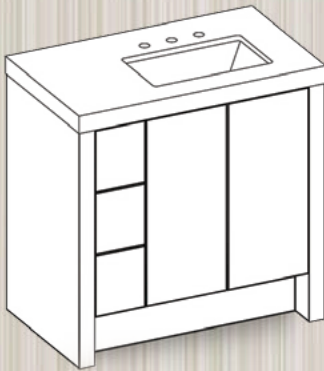

## fresco catalog

OPTIONAL COUNTERTOP ADDS 1/4" TO WIDTH, 1/8" TO DEPTH AND 2.5" TO HEIGHT.

**430-0224**  
24W X 21.5D X 34H

**430-0230**  
30W X 21.5D X 34H

**430-0236**  
36W X 21.5D X 34H

**430-0336**  
36W X 21.5D X 34H