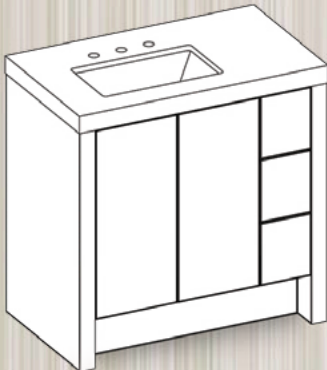

430-0436
36W X 21.5D X 34H