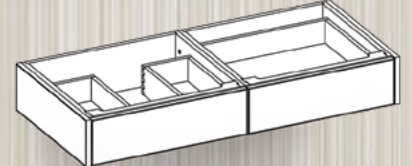

440-0448V
48W X 21.5D X 7H