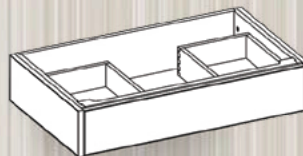

**440-0542**  
42W X 21.5D X 7H

**440-0548**  
48W X 21.5D X 7H

**440-0560**  
60W X 21.5D X 7H

V = DESIGNED FOR VESSEL SINK

**440-0124V**  
24W X 21.5D X 7H

**440-0130V**  
30W X 21.5D X 7H

**440-0136V**  
36W X 21.5D X 7H