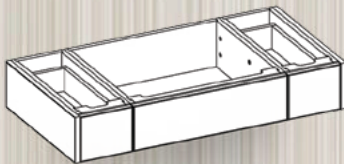

**440-0542**  
42W X 21.5D X 7H

**440-0548**  
48W X 21.5D X 7H

**440-0560**  
60W X 21.5D X 7H

V = DESIGNED FOR VESSEL SINK

**440-0124V**  
24W X 21.5D X 7H

**440-0130V**  
30W X 21.5D X 7H

**440-0136V**  
36W X 21.5D X 7H