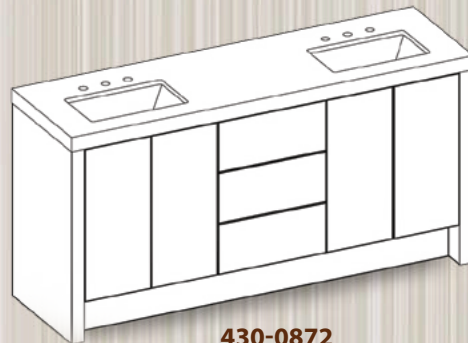

430-0872
72W X 21.5D X 34H