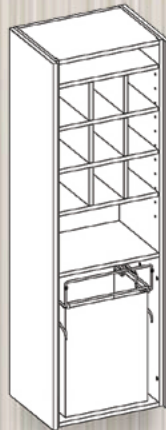

**LIFTUP  
MEDICINE CABINET**  
2 ADJUSTABLE SHELVES  
INTERIOR AUTOMATIC LED LIGHT

**400-2524**  
24W X 7.75D X 24H

**400-2530**  
30W X 7.75D X 24H

**400-2536**  
36W X 7.75D X 24H

**400-2548**  
48W X 7.75D X 24H

**TEMPO  
LINEN TOWER**  
21W X 16D X 65H  
3 INTERIORS  
AVAILABLE

**410-0920L  
410-0920R**

3 ADJUSTABLE  
SHELVES IN UPPER  
SECTION  
2 ADJUSTABLE  
SHELVES IN LOWER  
SECTION

**410-0921L  
410-0921R**