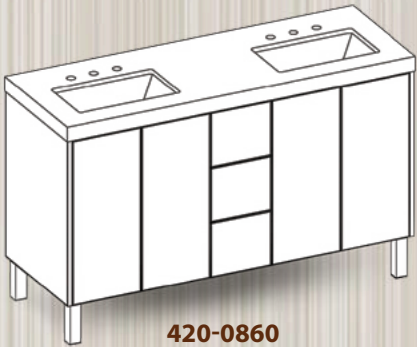

## revo catalog

OPTIONAL COUNTERTOP ADDS 1/4" TO WIDTH, 1/8" TO DEPTH AND 2.5" TO HEIGHT.

**420-0754**  
54W X 21.5D X 34H

**420-0760**  
60W X 21.5D X 34H

**420-0860**  
60W X 21.5D X 34H

**420-0872**  
72W X 21.5D X 34H