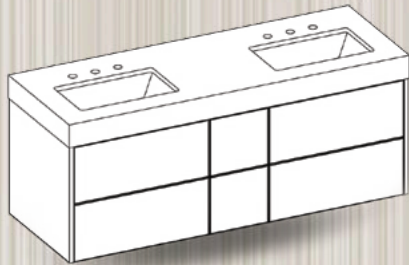

410-0860
60W X 21.5D X 20H