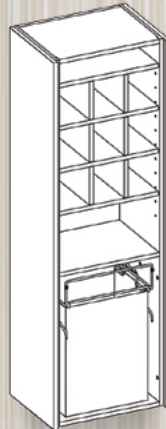

**410-0921L
410-0921R**
9 TOWEL CUBBIES
IN UPPER SECTION
LINEN HAMPER IN
LOWER SECTION