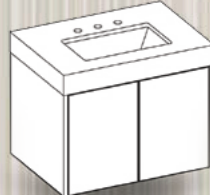

410-0230
30W X 21.5D X 20H