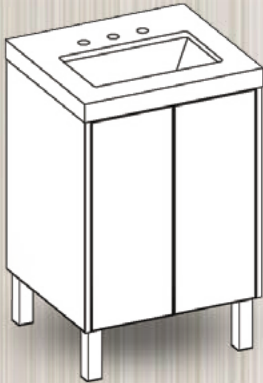

## revo catalog

OPTIONAL COUNTERTOP ADDS 1/4" TO WIDTH, 1/8" TO DEPTH AND 2.5" TO HEIGHT.

**420-0224**  
24W X 21.5D X 34H

**420-0230**  
30W X 21.5D X 34H

**420-0236**  
36W X 21.5D X 34H

**420-0336**  
36W X 21.5D X 34H