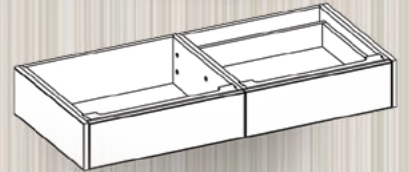

440-0448
48W X 21.5D X 7H