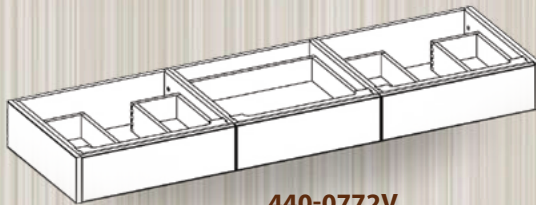

440-0772V
72W X 21.5D X 7H