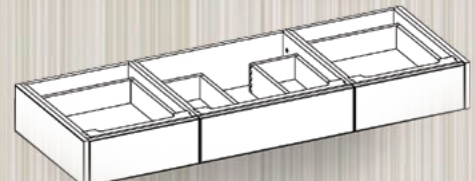

440-0560V
60W X 21.5D X 7H