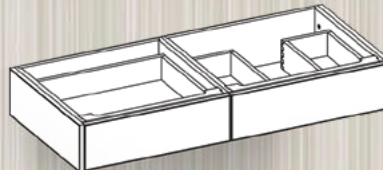

440-0348V
48W X 21.5D X 7H