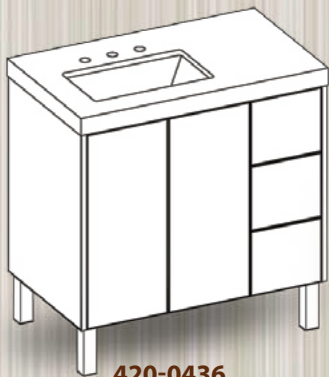

420-0436
36W X 21.5D X 34H