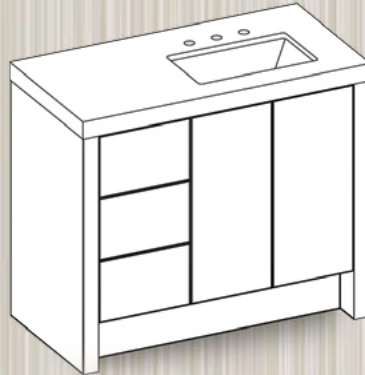

## fresco catalog

OPTIONAL COUNTERTOP ADDS 1/4" TO WIDTH, 1/8" TO DEPTH AND 2.5" TO HEIGHT.

**430-0224**  
24W X 21.5D X 34H

**430-0230**  
30W X 21.5D X 34H

**430-0236**  
36W X 21.5D X 34H

**430-0336**  
36W X 21.5D X 34H