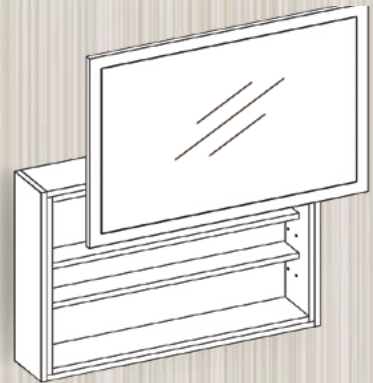

**LIFTUP  
MEDICINE CABINET**  
2 ADJUSTABLE SHELVES  
INTERIOR AUTOMATIC LED LIGHT

**400-2524**  
24W X 7.75D X 24H

**400-2530**  
30W X 7.75D X 24H

**400-2536**  
36W X 7.75D X 24H

**400-2548**  
48W X 7.75D X 24H