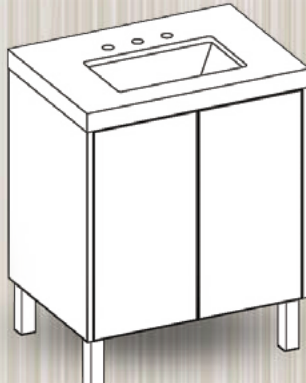

## revo catalog

OPTIONAL COUNTERTOP ADDS 1/4" TO WIDTH, 1/8" TO DEPTH AND 2.5" TO HEIGHT.

**420-0224**  
24W X 21.5D X 34H

**420-0230**  
30W X 21.5D X 34H

**420-0236**  
36W X 21.5D X 34H

**420-0336**  
36W X 21.5D X 34H