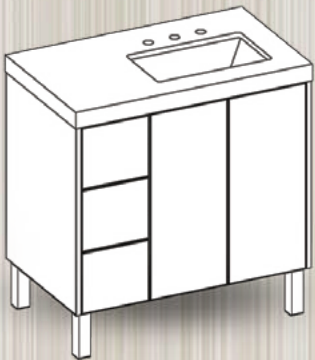

## revo catalog

OPTIONAL COUNTERTOP ADDS 1/4" TO WIDTH, 1/8" TO DEPTH AND 2.5" TO HEIGHT.

**420-0224**  
24W X 21.5D X 34H

**420-0230**  
30W X 21.5D X 34H

**420-0236**  
36W X 21.5D X 34H

**420-0336**  
36W X 21.5D X 34H