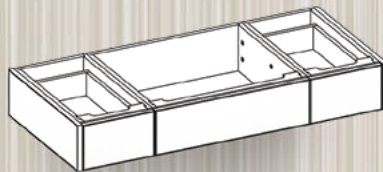

**440-0542**  
42W X 21.5D X 7H

**440-0548**  
48W X 21.5D X 7H

**440-0560**  
60W X 21.5D X 7H

V = DESIGNED FOR VESSEL SINK

**440-0124V**  
24W X 21.5D X 7H

**440-0130V**  
30W X 21.5D X 7H

**440-0136V**  
36W X 21.5D X 7H