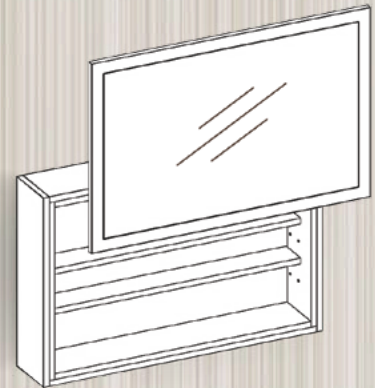

**LIFTUP  
MEDICINE CABINET**  
2 ADJUSTABLE SHELVES  
INTERIOR AUTOMATIC LED LIGHT

**400-2524**  
24W X 7.75D X 24H

**400-2530**  
30W X 7.75D X 24H

**400-2536**  
36W X 7.75D X 24H

**400-2548**  
48W X 7.75D X 24H