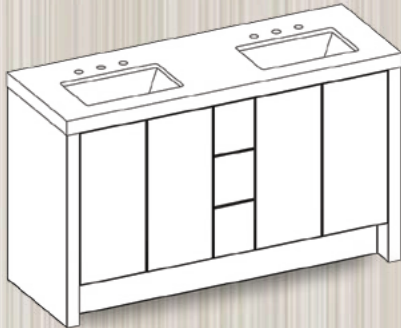

## fresco catalog

OPTIONAL COUNTERTOP ADDS 1/4" TO WIDTH, 1/8" TO DEPTH AND 2.5" TO HEIGHT.

**430-0754**  
54W X 21.5D X 34H

**430-0760**  
60W X 21.5D X 34H

**430-0860**  
60W X 21.5D X 34H

**430-0872**  
72W X 21.5D X 34H