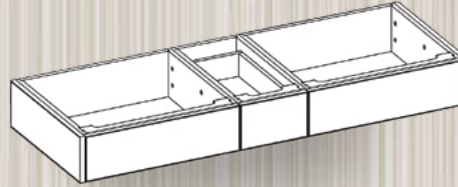

440-0760
60W X 21.5D X 7H